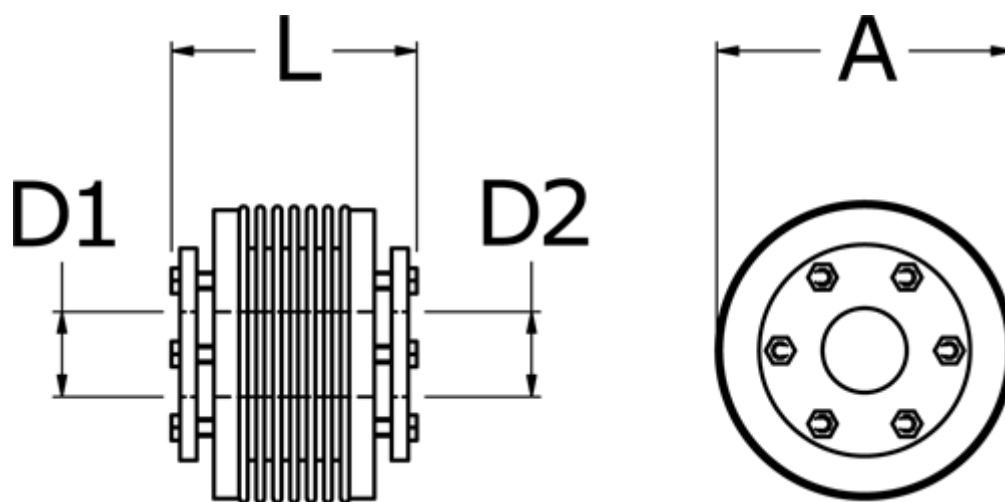

Data Sheet

Article number: 3330505001123550

Description: Bellow coupling type 5 size500
Length 112 mm, bore 35/50 mm

Measures

A	= 122
D1	= 35
D2	= 50
L	= 112
Nom. torque NM (Tkn)	= 500